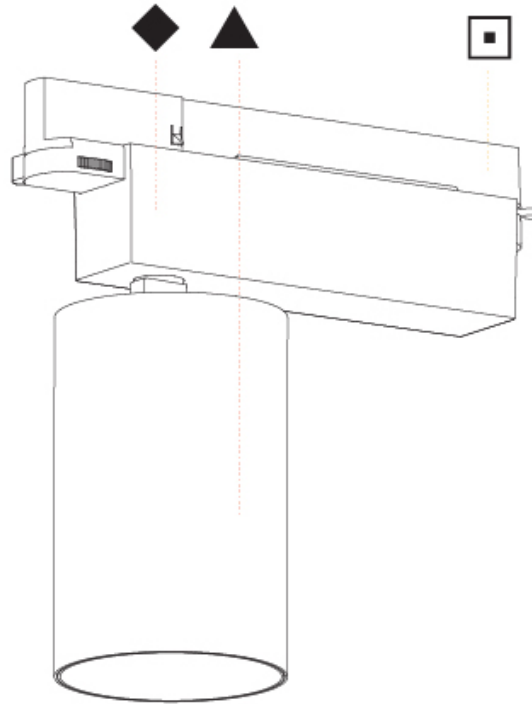

CENTRIQ 95 TRACK

A3T013-

PROJECT

TYPE

SPECIFIER

QUANTITY

DATE