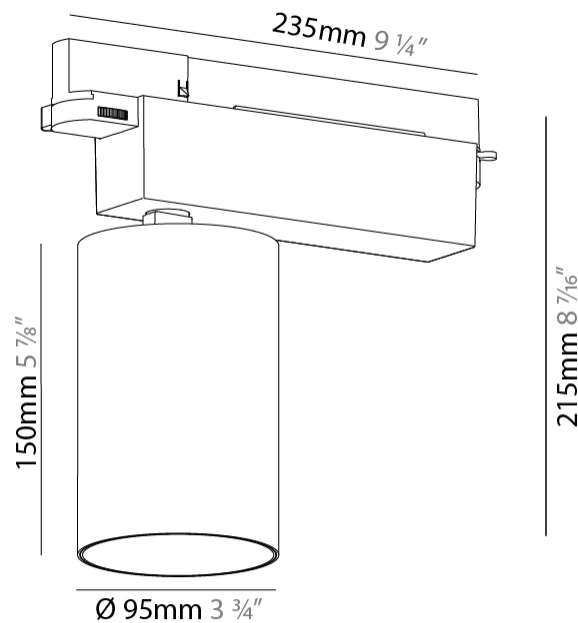

GENERAL

Series: Centriq
Subseries: Centriq 95
Brand: Prolicht
Division: Architectural
Mounting Type: Track
Mounting Location: Ceiling
Subcategory: Spots

PHYSICAL

Shape: Cylinder
Diameter (mm): 95
Diameter (in): 3 3/4
Length (mm): 235
Length (in): 9 1/4
Height (mm): 150
Height (in): 5 7/8
Light Distribution: Adjustable / Direct
Weight (kg): 1.495
Weight (lbs): 3.3
Fixture Finish: SSR / BKV / CWI / CRY / HAB / LAG / UFT / ITA / RUA / RUR / MIC / FTG / MYG / TWT / LOD / PUS / FRO / FUP / KIA / POP / BLS / SPG / MEY / GOH / GUM / CHC / COM / ABZ / JAG / OBR / MOS / ROR
Fixture Material: Aluminum

ELECTRICAL

Lamp Type: LED (Zhaga Standard)
Input Wattage (W): 18
Total Output Wattage (W): 16.4
Dimming: Tri-Mode (Non-Dimming and Phase Dimming (120Vac only) and 0-10V Dimming)
Driver Included: Yes
Driver Location: Integrated
Driver Type: Constant Current - Universal
Driver Class: Class 2
Input Voltage (V): 120 - 277
Constant Current (MA): 500

LED

Number of LEDs: 1
Color Temperature (°K): 2700 / 3000 / 3500 / 4000
Max. Delivered Lumen (lm): 1567 / 1666 / 1719 / 1754
Nominal Lumen (lm): 2271 / 2414 / 2491 / 2542
CRI: >90 CRI
Lamp Life (hrs): 50000
Upon Request: Special Color Temperature Special Led

OPTICAL

Reflector: 18 / 26 / 40
Adjustability: Rotational 340°; Tilt 90°
Upon Request: Special Beam Angles

RATINGS AND CERTIFICATIONS

Certified By: Certified for North American Standards
IP rating: IP20